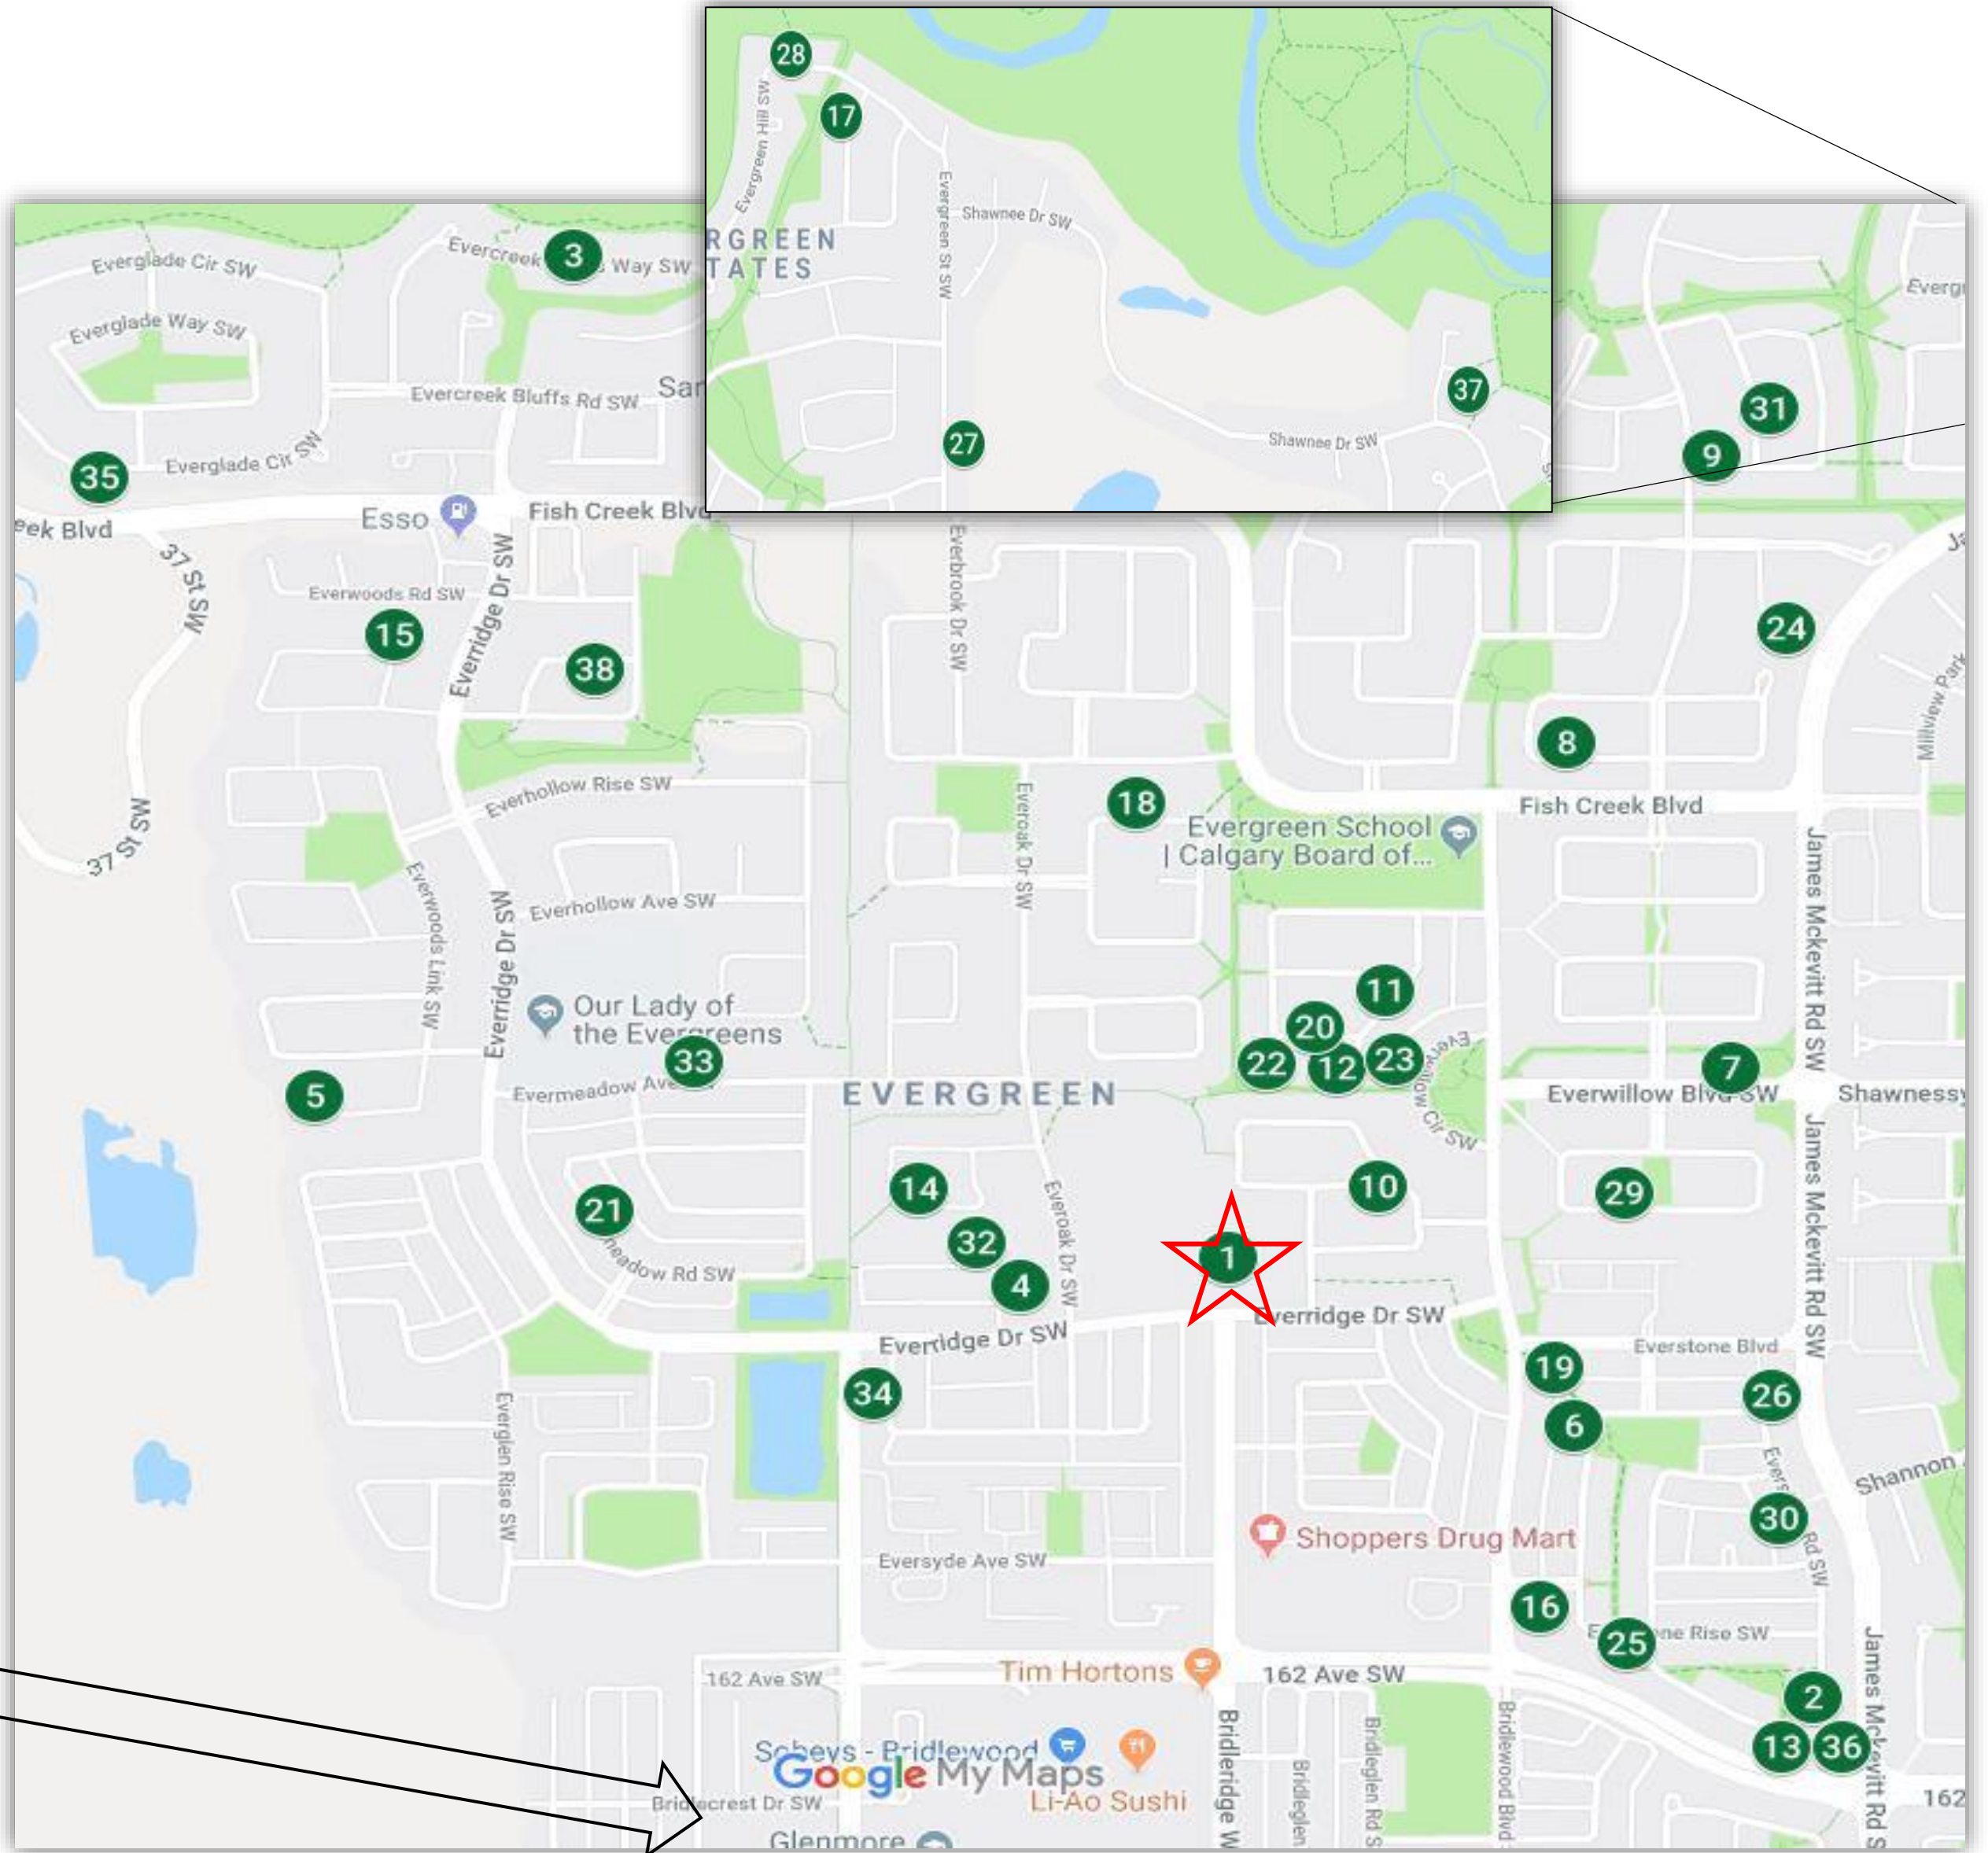

**Evergreen & Shawnee-
Evergreen
Community
Associations
Parade of
Garage
Sales,
Sat-Sun,
June
1-2, 2019
Sponsored
by Servus
Credit
Union**

servus
credit union

Bridlewood branch
16919 - 24 Street SW
1.877.378.8728 | servus.ca

Evergreen & Shawnee-Evergreen Community Associations Parade of Garage Sales, Sat-Sun, June 1-2, 2019 Sponsored by Servus Credit Union

Invest in your home and be rewarded.
Get up to **\$1,000 BONUS CASH.***
Learn more at servus.ca/offers/bridlewood or visit our new branch at 16919 – 24 Street SW

* See branch for details.

servus
credit union

Maps and limited bottled water.
Open Sat only 9am - 12pm

Locations on map are an
Approximation, please use
Above addresses

1	1150 Everridge Drive SW	20	135 Eversyde Mews SW
2	16111 Everstone Rd SW	21	519 Evermeadow Rd SW
3	2646 Evercreek Bluffs Way SW	22	212 Eversyde Mews SW
4	10 Everridge Court SW	23	44 Eversyde Mews SW
5	89 Everglen Close SW	24	245 Evergreen Plaza SW
6	15830 Everstone Rd SW	25	63 Everstone Rise SW
7	22 Everwillow Blvd SW	26	15930 Everstone Road SW
8	103 Evergreen Square SW	27	14128 Evergreen Street SW
9	1757 Evergreen Dr. SW	28	1564 Evergreen Hill SW
10	35 Eversyde Way SW	29	155 Everwillow Close SW
11	11 Eversyde Gardens SW	30	15987 Everstone Rd SW
12	127 Eversyde Mews SW	31	42 Evergreen Manor SW
13	16150 Everstone Rd SW	32	26 Everridge Court SW
14	141 Everoak Gardens SW	33	216 Evermeadow Ave SW
15	177 Everwoods Close SW	34	252 Everridge Way SW
16	15 Everstone Link SW	35	308 Everglade Cir SW
17	110 Evergreen Terrace SW	36	16122 Everstone Rd SW
18	209 Everoak Circle SW	37	108 Shawnee Place SW
19	99 Everstone Blvd SW	38	19 Everhollow Heath SW